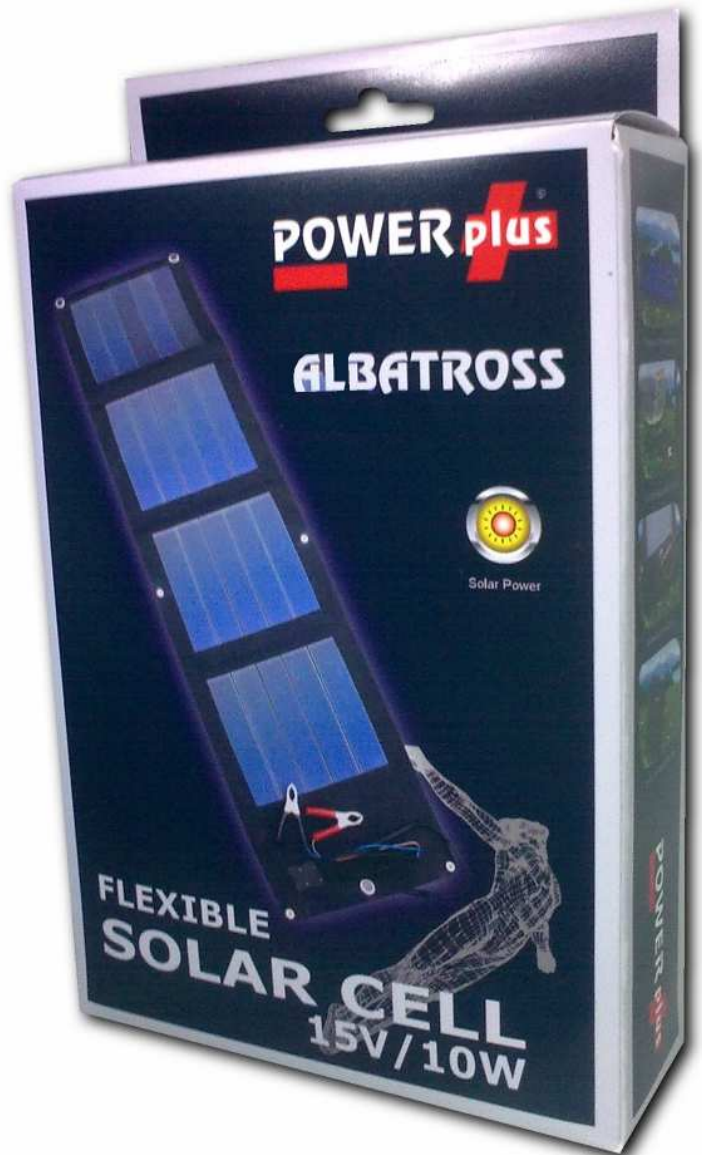

ALBATROSS

POWERplus[®]

FLEXIBLE SOLARCELL
15V/10W

CE ROHS

POWERplus® Albatross

FLEXIBLE SOLARCELL

15V/10W

New solar technology combined with the ease of mobile energy generation: this is the POWERplus Albatross

This highly efficient solar cell is able to generate 10W of energy in sunny conditions, but even in normal daylight this solar cell can generate electricity.

Light weight, foldable, durable and rainproof. This is the best solar cell available for mobile energy.

Powerful 10W solar cell

Full accessory set included

Rainproof connections

Nylon transportation bag

Technical details:

Peak Output	10W
Output Voltage	15V
Output Current	0.67A
Measurement	265*950mm
Weight	0.45 kg