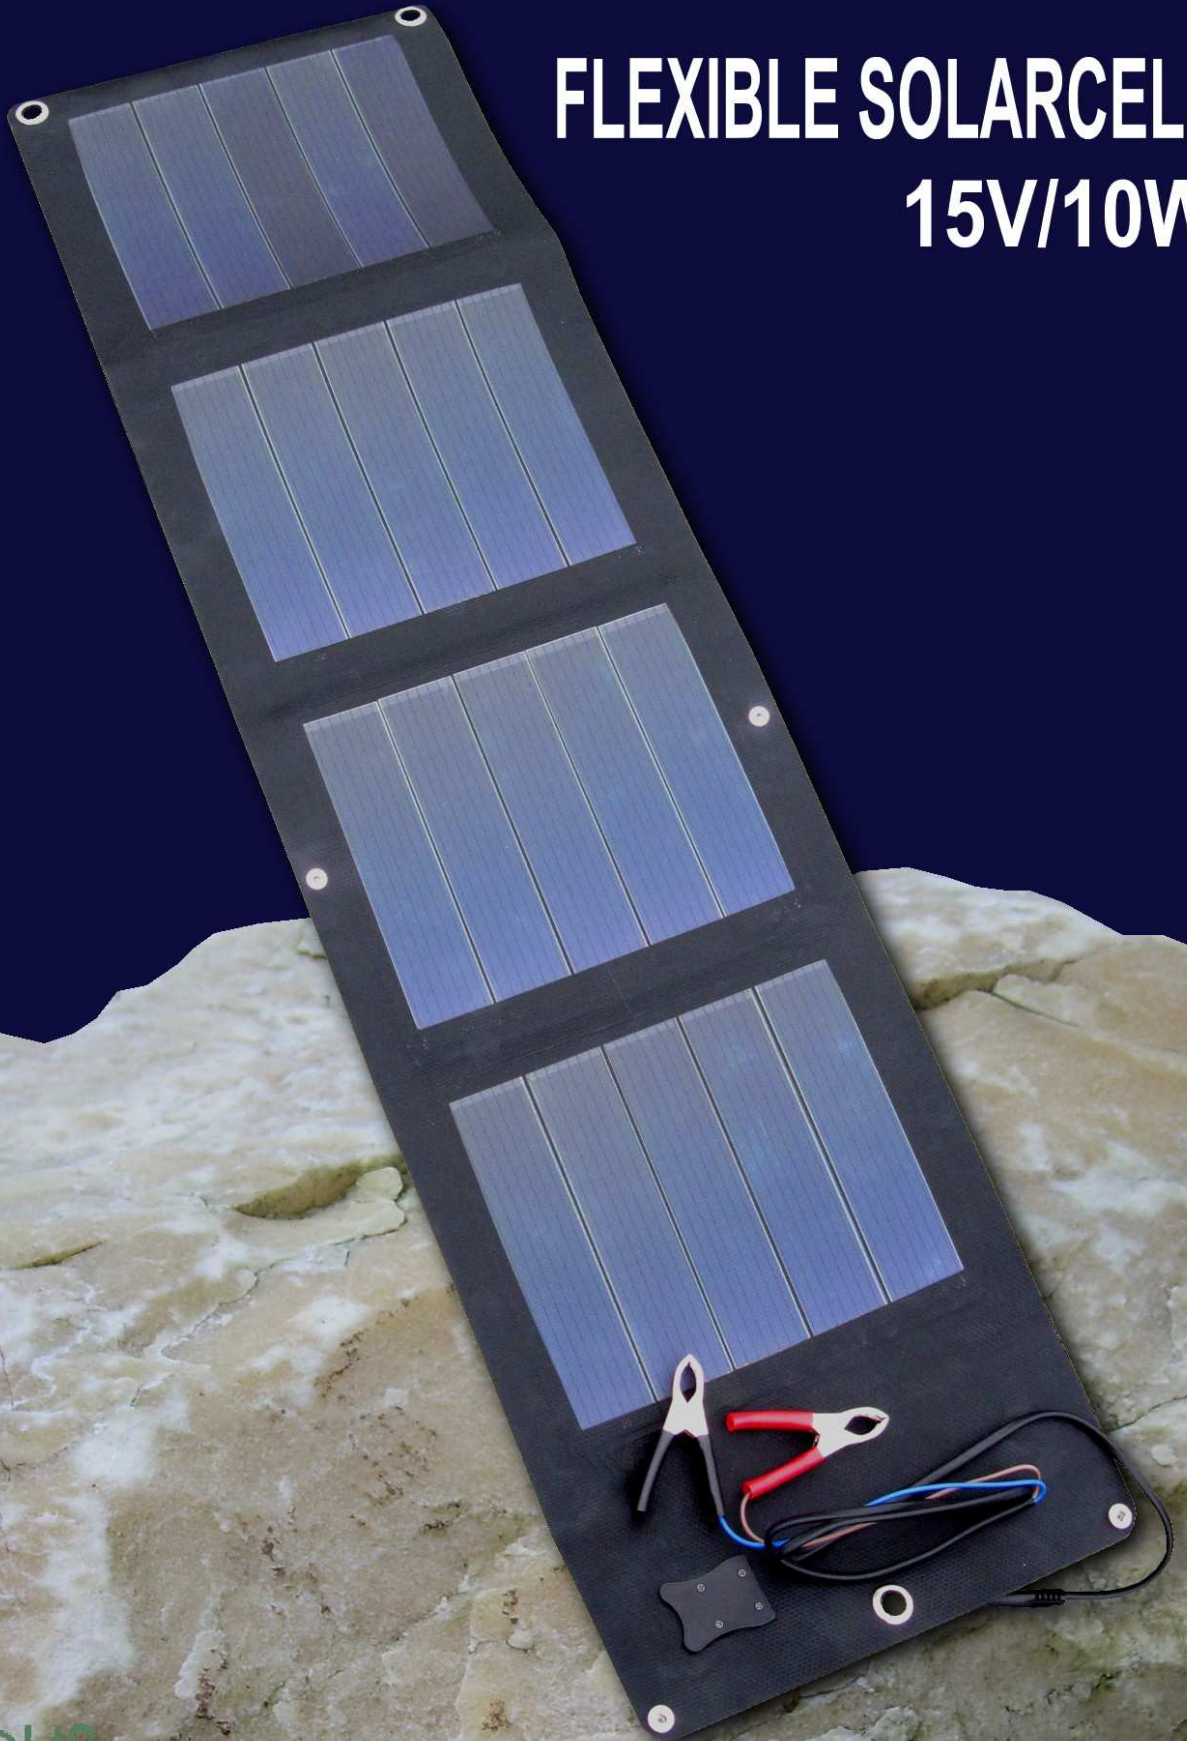

ALBATROSS

POWERplus[®]

FLEXIBLE SOLARCELL
15V/10W

CE ROHS

POWERplus® Albatross

FLEXIBLE SOLARCELL

15V/10W

New solar technology combined with the ease of mobile energy generation: this is the POWERplus Albatross

This highly efficient solar cell is able to generate 10W of energy in sunny conditions, but even in normal daylight this solar cell can generate electricity.

Light weight, foldable, durable and rainproof. This is the best solar cell available for mobile energy.

Powerful 10W solar cell

Full accessory set included

Rainproof connections

Nylon transportation bag

Technical details:

Peak Output	10W
Output Voltage	15V
Output Current	0.67A
Measurement	265*950mm
Weight	0.45 kg