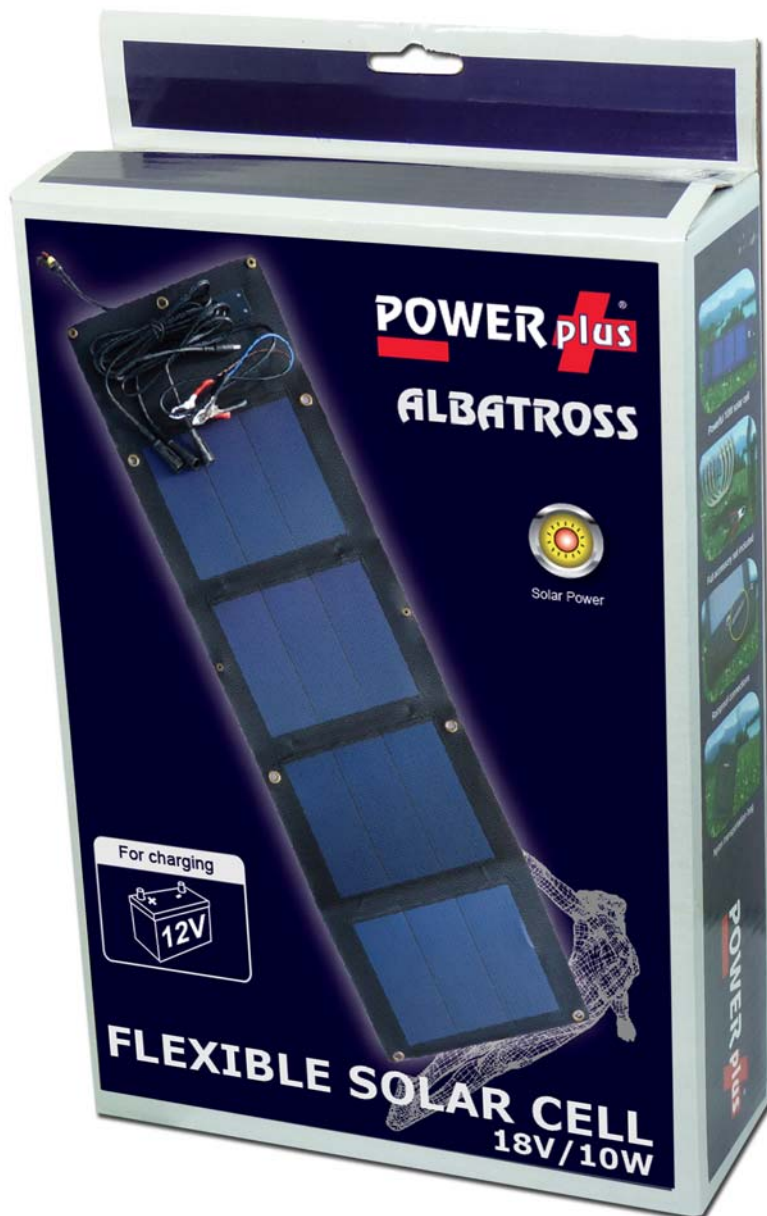

**POWERplus**<sup>®</sup>

**18V/10W**

**FLEXIBLE SOLAR CELL**

**ALBATROSS**

## FLEXIBLE SOLARCELL

### 18V/10W

New solar technology combined with the ease of mobile energy generation: this is the POWERplus Albatross

This highly efficient solar cell is able to generate 10W of energy in sunny conditions, but even in normal daylight this solar cell can generate electricity.

Light weight, foldable, durable and rainproof. This is the best solar cell available for mobile energy.

Powerful 10W solar cell

Full accessory set included