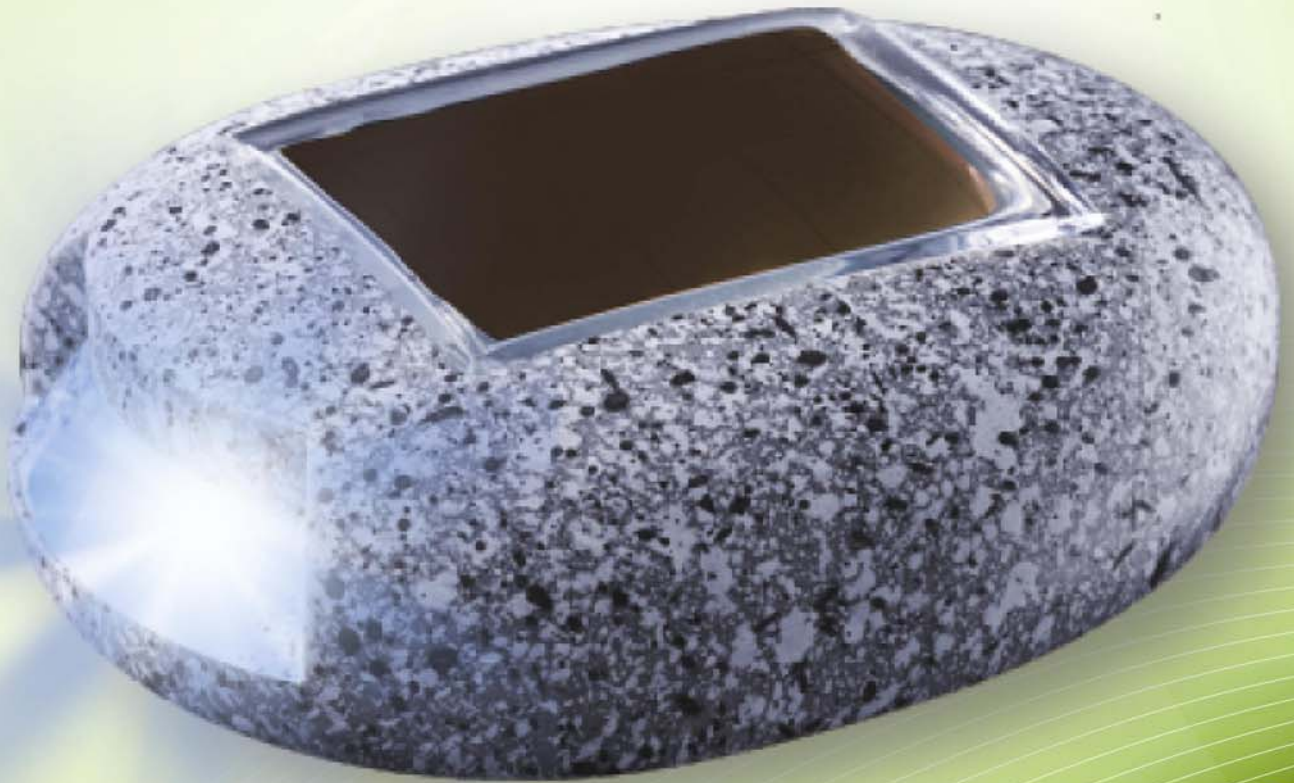

POWERplus[®]

SOLAR POWERED LED PEBBLE STONE

CRICKET

POWERplus® Cricket Solar Powered LED PEBBLE STONE

The POWERplus Cricket is a solar powered LED light in the shape of a pebble stone.

This solar light gives a beautiful lighting effect in the dark and is perfect to create orientation points in your garden, on your driveway etc.

Ultra bright LED light

Pebble stone design

Perfect for driveway and garden

Technical details:

Battery:	AAA Ni-MH 300 mAh
Waterproof:	IP44
Solarcell :	Amorphous 2V 40mA
Lighting time:	8 hours
Charging time:	10 hours (sunlight)
Size:	8,5 x 6,5 x 2,5 cm