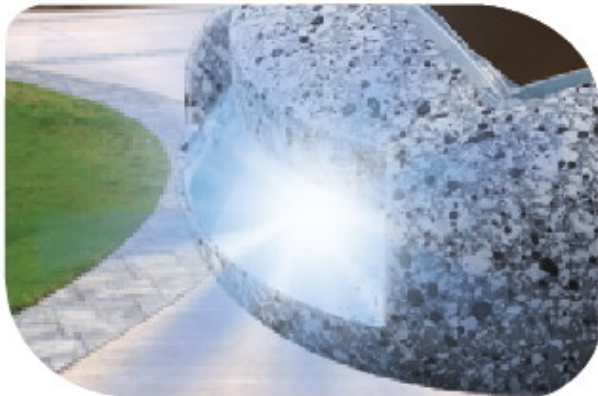

POWERplus[®]

SOLAR POWERED LED PEBBLE STONE

CRICKET

POWERplus® Cricket Solar Powered LED PEBBLE STONE

The POWERplus Cricket is a solar powered LED light in the shape of a pebble stone.

This solar light gives a beautiful lighting effect in the dark and is perfect to create orientation points in your garden, on your driveway etc.

Ultra bright LED light

Pebble stone design

Perfect for driveway and garden

Technical details:

Battery:	AAA Ni-MH 300 mAh
Waterproof:	IP44
Solarcell :	Amorphous 2V 40mA
Lighting time:	8 hours
Charging time:	10 hours (sunlight)
Size:	8,5 x 6,5 x 2,5 cm