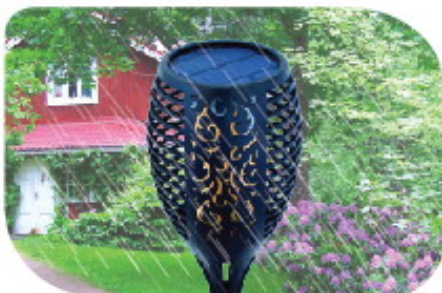

**POWERplus**<sup>®</sup>

**SOLAR POWERED  
FLAME EFFECT GARDEN LIGHT**

**96 LEDs**

**DRAGON**

# POWERplus® Dragon

Solar powered  
FLAME EFFECT GARDEN LIGHT

The POWERplus Dragon is a solar powered gardenlight with a realistic flame effect.  
The 96 onboard LEDs are moving constantly to create the look of a flame.

Powerful 1W solar cell

Realistic flame effect - 96 LEDs

cm

Solar panel:	1W
Battery:	Li-ion rechargeable 18650 Li-Ion 2.200mAh
LED power:	35 lumen / 96 LED
Waterproof:	IP65

Can be switched on/off manually

Powerful Li-Ion 2.200 mAh battery