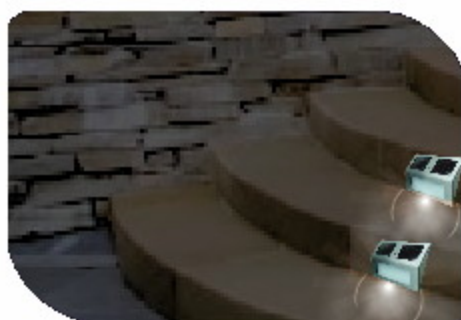

POWERplus[®]

**SOLAR
DESIGN GARDEN LIGHT**

GOLDFINCH

POWERplus® Goldfinch Multifunctional 2 LED SOLAR LIGHT

POWERplus®
HOME & GARDEN

The POWERplus Goldfinch is a multifunctional solar LED light, which can be used for many outdoor lighting purposes.

The double solar cell energises the internal battery. The integrated daylight sensor switches on the powerful 2 LEDs at dark automatically. Ultra slim design and made of high quality materials.

Powerful double solar cells

Decoration light

House number light

Stairs security light

2 solar cells, 0.1W
Battery: AA Ni-MH 600 mAh 1.2V
Size: 14 x 9,5 x 2,9 cm
Weight: 164 gram