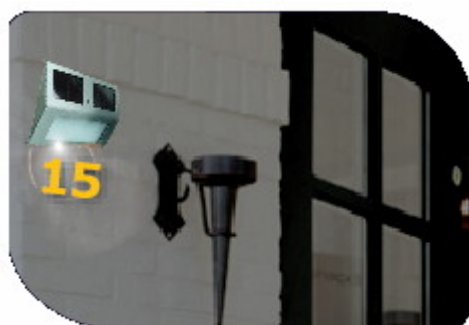

POWERplus[®]

**SOLAR
DESIGN GARDEN LIGHT**

GOLDFINCH

POWERplus® Goldfinch Multifunctional 2 LED SOLAR LIGHT

POWERplus®
HOME & GARDEN

The POWERplus Goldfinch is a multifunctional solar LED light, which can be used for many outdoor lighting purposes.

The double solar cell energises the internal battery. The integrated daylight sensor switches on the powerful 2 LEDs at dark automatically. Ultra slim design and made of high quality materials.

Powerful double solar cells

Decoration light

House number light

Stairs security light

2 solar cells, 0.1W
Battery: AA Ni-MH 600 mAh 1.2V
Size: 14 x 9,5 x 2,9 cm
Weight: 164 gram