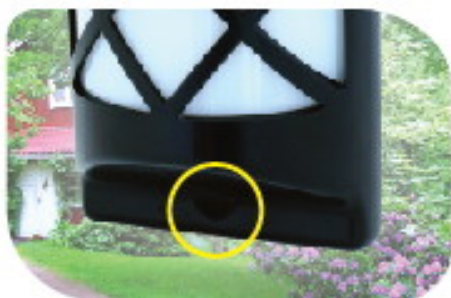

POWERplus[®]

**SOLAR POWERED
FLAME EFFECT WALL LIGHT**

66 LEDs

KIWI

POWERplus® Kiwi

Solar powered
FLAME EFFECT WALL LIGHT

The POWERplus Dragon is a solar powered gardenlight with a realistic flame effect.
The 96 onboard LEDs are moving constantly to create the look of a flame.

Powerful 0.49W solar cell

Realistic flame effect - 66 LEDs

Solar panel: 0.49W
 Battery: Li-ion rechargeable
 18650 Li-Ion 2.200mAh
 LED power: 16 lumen / 66 SMD2835 LEDs
 Waterproof: IP65

Can be switched on/off manually