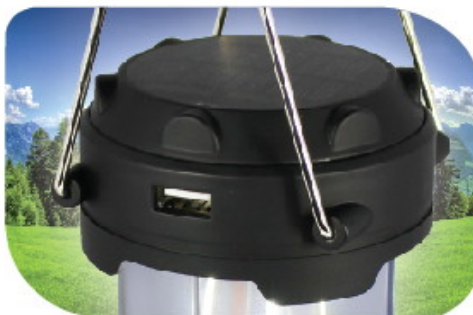

## LED LANTERN – 2 LIGHT MODES

Bright light / moving LED flame light - powerbank

The POWERplus Koala is a solar and USB powered LED lantern with the following features:

- Ultra bright white light
- Moving LEDs realistic flame effect light
- Powerbank

Ultra bright white light and realistic flame effect moving light

Powerbank function: USB output 5V/1A  
For charging mobile phone, GPS etc.

Switch between lighting functions and transforming to compact transport item